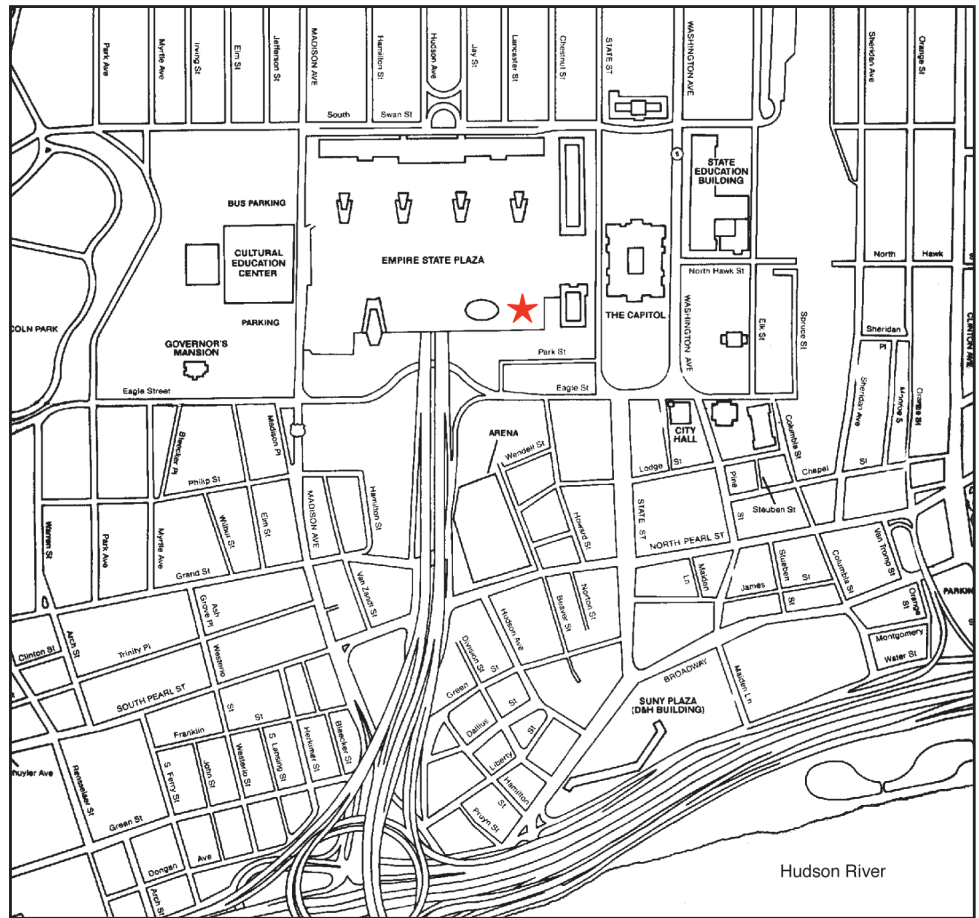

NEW YORK STATE FALLEN FIREFIGHTERS MEMORIAL

LOCATION/DIRECTION TO THE EMPIRE STATE PLAZA

From points north — Adirondack Northway (I-87) south to I-90 east to I-787 south, Empire State Plaza Exit 3A.

From points south — New York State Thruway (I-87) north to Exit 23 to I-787 north.

From points east — New York State Thruway (I-90) west to I-787 south, Empire State Plaza Exit 3A.

From points west — New York State Thruway (I-90) east to Exit 24. Follow I-90 to I-787 south, Empire State Plaza Exit 3A.