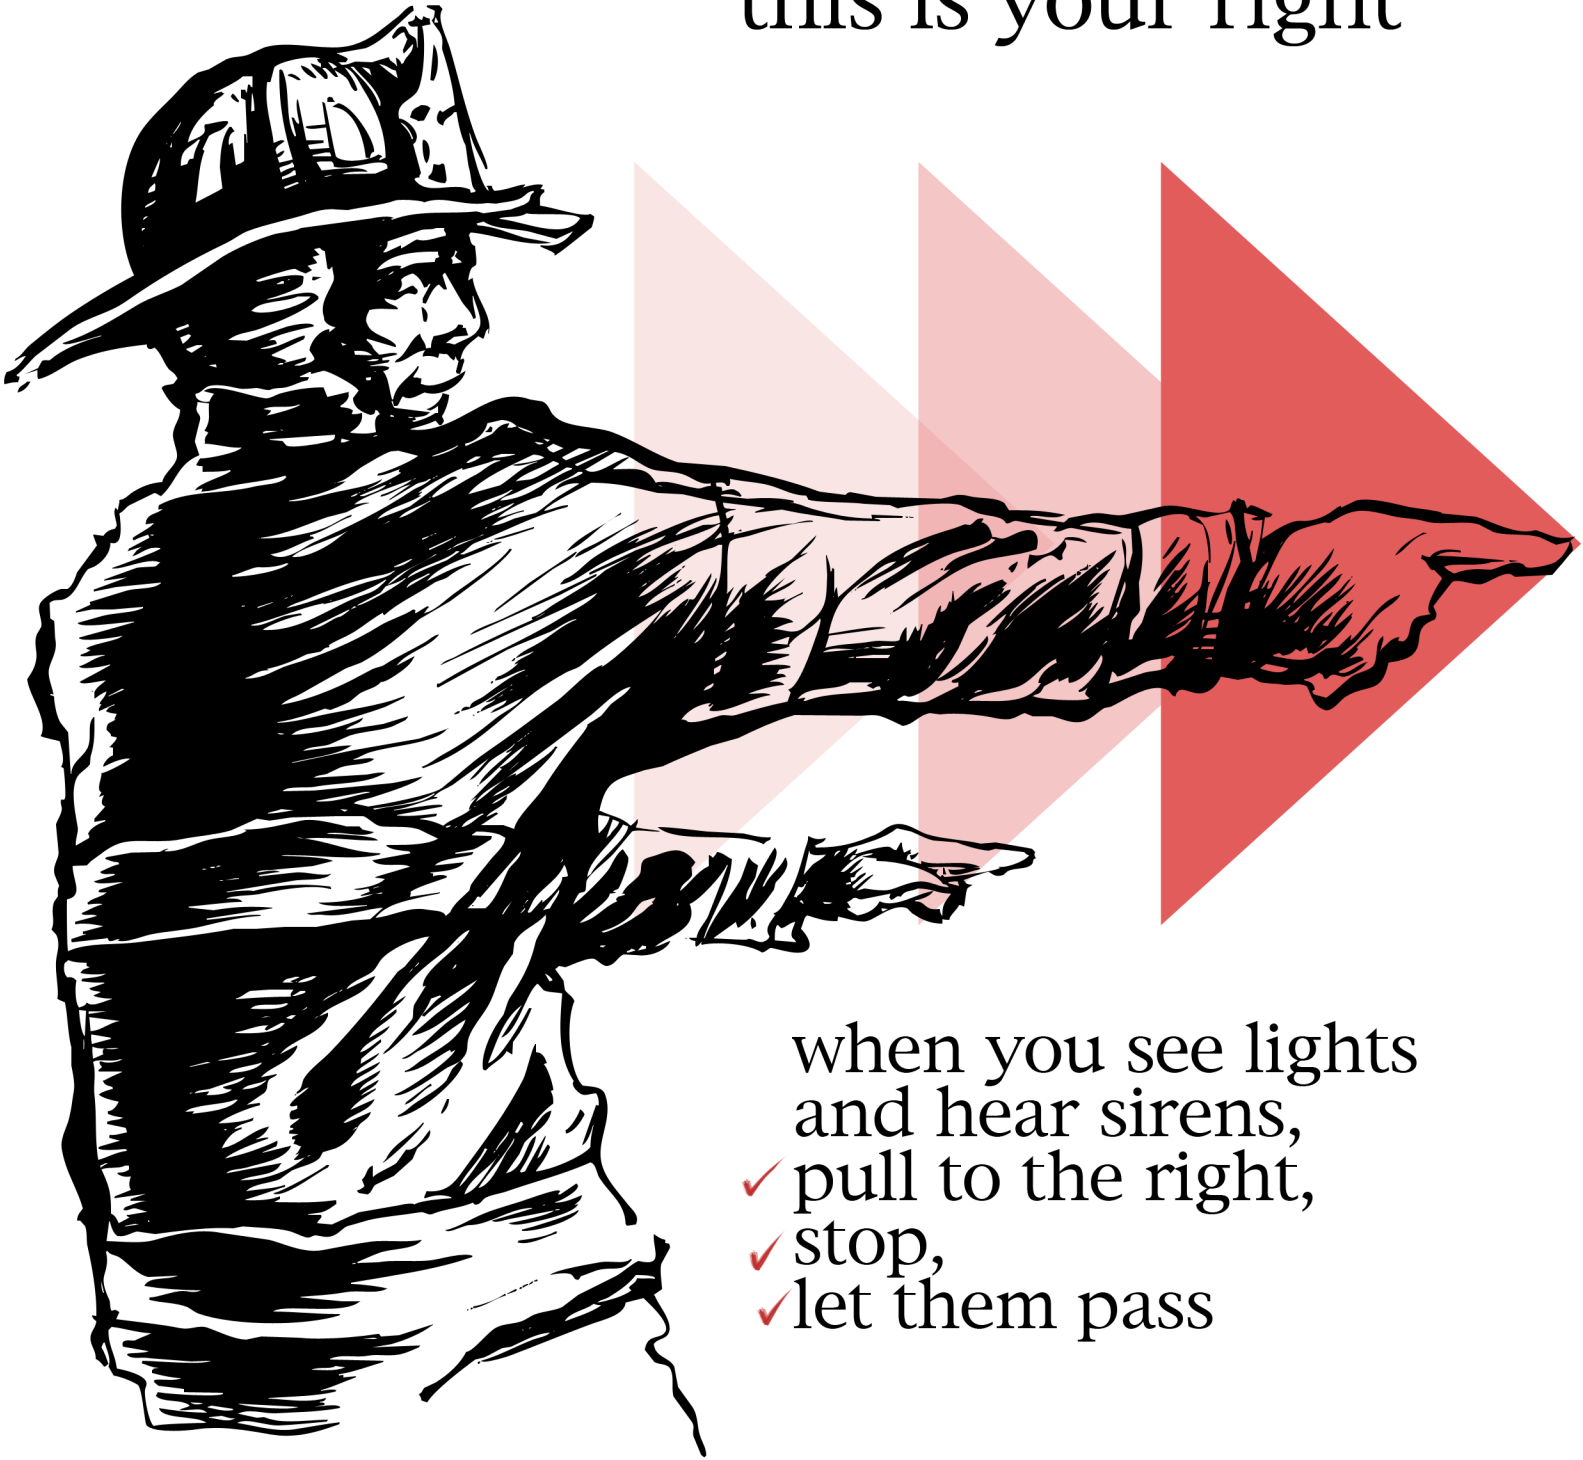

this is your right

when you see lights
and hear sirens,
✓ pull to the right,
✓ stop,
✓ let them pass

WHEN A FIRETRUCK IS IN MOTION WITH LIGHTS & SIREN ON, YOUR TIME AND YOUR RIGHT OF WAY COME IN 2ND PLACE.

• PULL TO THE RIGHT • STOP • STAY OUT OF THEIR WAY.

THIS IS A MESSAGE FROM

DHSES

www.dhSES.ny.gov/ofpc/4f-initiative